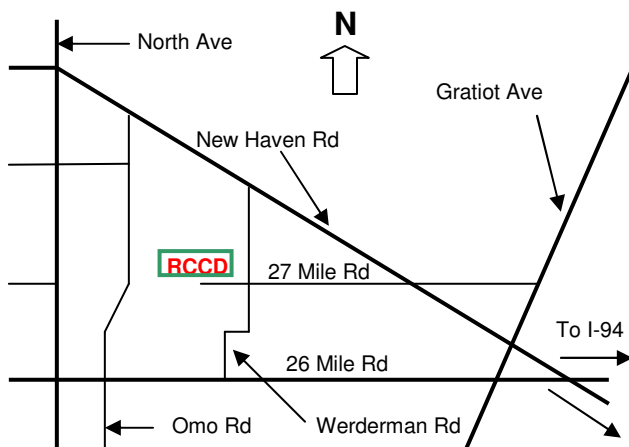

HAPPY BIRTHDAY TO US!!!

**May 20th 2012 will be RCCD'S
60th Anniversary Party**

Join us on the 20th at WOW for a day full of Birthday Surprises and free cake while supplies last.

If you're into electric flying, this is the event to be at! All your friends and fellow electric flyers will be there, **and so should you.**

RCCD's Annual Electric Fly-In has grown leaps and bounds over the years boasting a large number of pilots, an awesome flying site, great food, 50/50 raffles, plane raffles, vendors and a ton of prizes donated by Castle Creations and others!

Contest Directors, Mike Pavlock along with all RCCD members invite you to a day of fun, filled with electric flying, friends, and plenty of prizes to take home!

Pilots Prizes #1: All registered pilots will receive one ticket, good for a chance at one prize each. You **do not** have to be present to win, but must make arrangements to pickup your prize.

AMA Sanction #: 12-0332